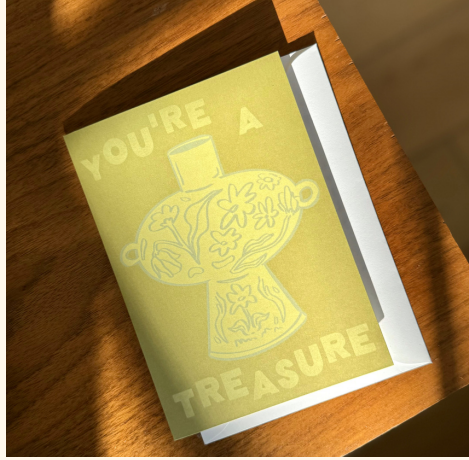

**MEL
ANDREL**
MADE IN MAINE

STATIONERY

@MELANDREL
HELLO@MELANDREL.COM

Greeting Cards + Packs are each packaged individually in clear compostable sleeves.

(05) GRAZIE CARD

\$3.10 EA/\$5 MSRP
CASE SIZE 5 QTY

(06) YOU'RE A TREASURE

\$3.10 EA/\$5 MSRP
CASE SIZE 5 QTY

(07) LA DOLCE VITA CARD

\$3.10 EA/\$5 MSRP
CASE SIZE 5 QTY

(08) FLORAL POSTCARD

\$1.50 EA/\$3 MSRP
CASE SIZE 12 QTY

(09) POSTCARD 8PK

\$7.50 EA/\$15 MSRP
CASE SIZE 5 QTY