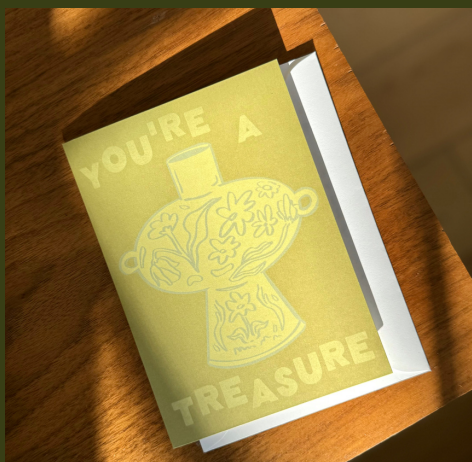

(06) YOU'RE A TREASURE
$3.40 EA/$6 MSRP
CASE SIZE 5 QTY

STARTER PACK

ORDER A STARTER PACK TO MEET THE ORDER MINIMUM AND GET FAMILIAR WITH MY BEST SELLERS. INCLUDES 5 GRAZIE CARDS, 5 TREASURE CARDS, 10 TOMATO POST-ITS, 10 OLIVE NOTES, 15 MATCHES, AND 10 STICKERS.

$320 VALUE | $150 WHOLESALE PRICE (NOT INCLUDING SHIPPING/TAX)